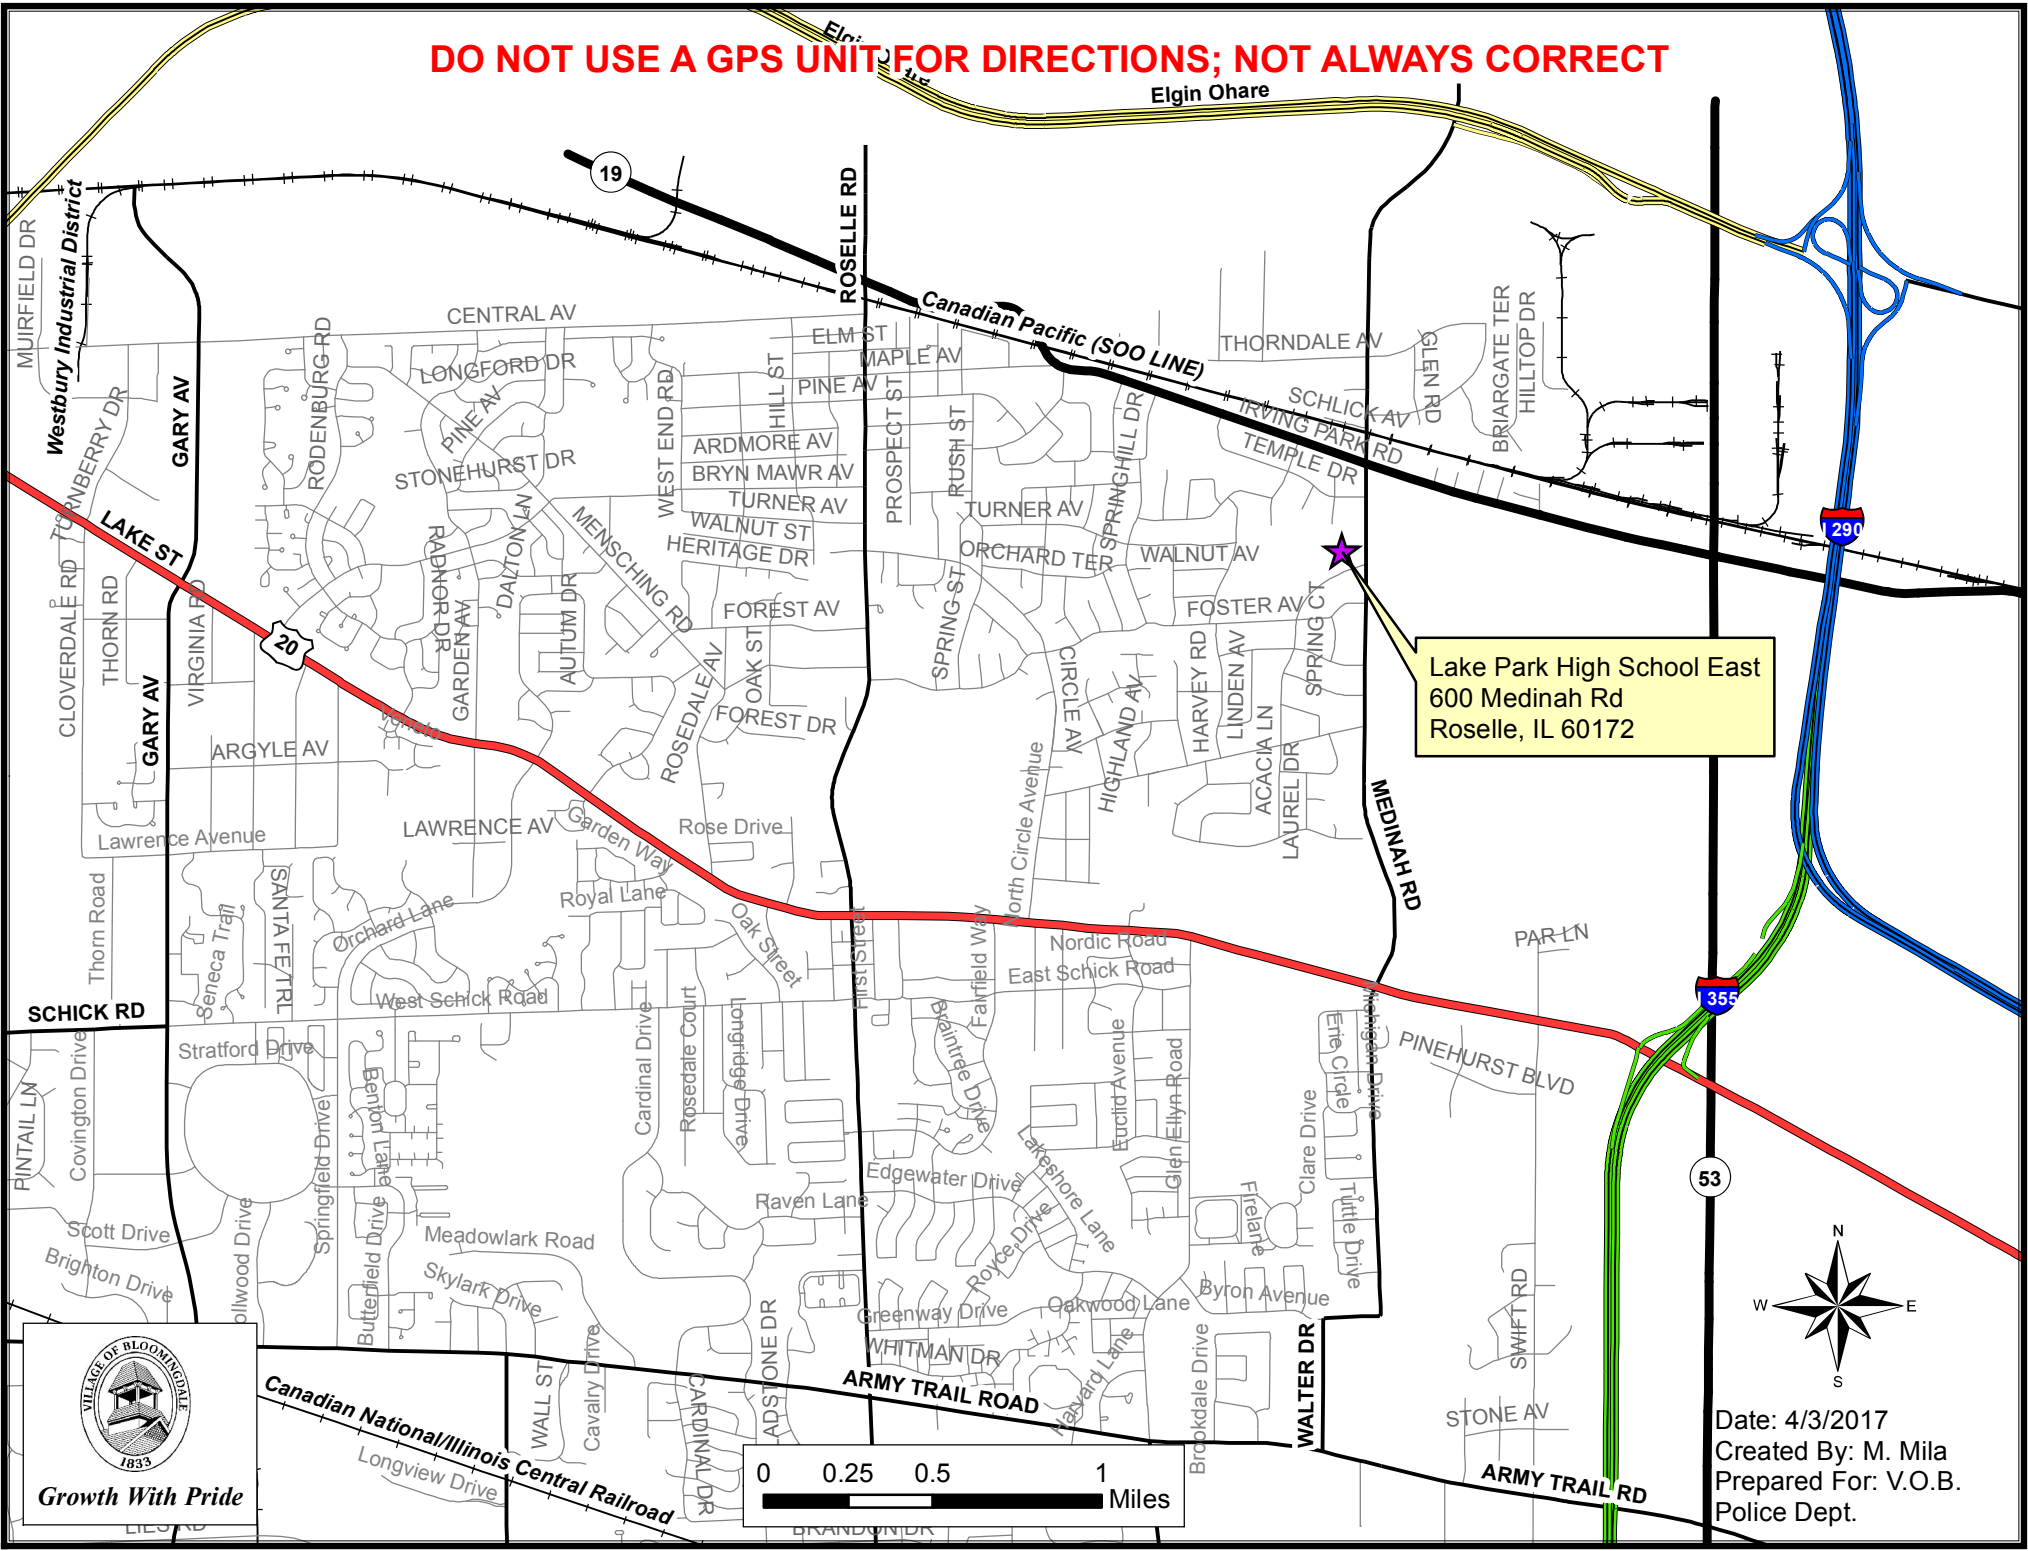

DO NOT USE A GPS UNIT FOR DIRECTIONS; NOT ALWAYS CORRECT

Lake Park High School East
600 Medinah Rd
Roselle, IL 60172

Date: 4/3/2017
Created By: M. Mila
Prepared For: V.O.B.
Police Dept.